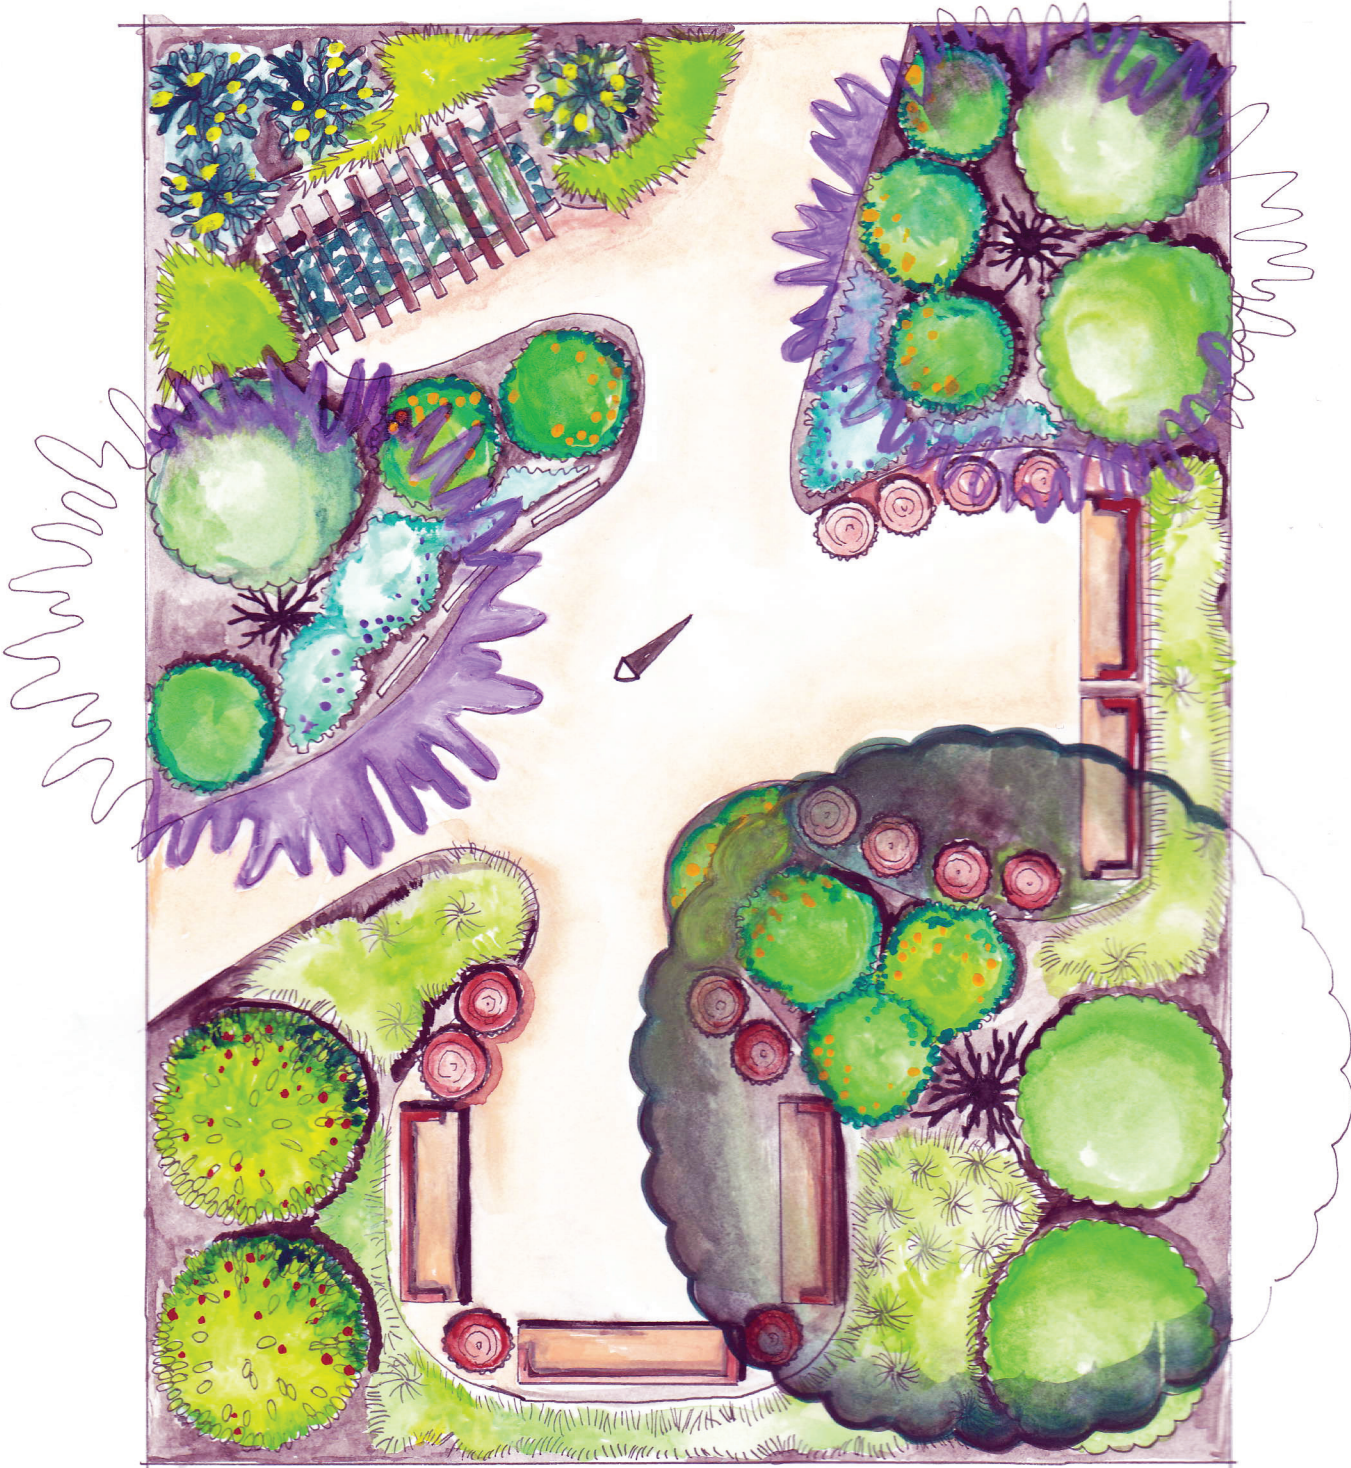

Sample Outdoor Classroom: Reading Garden

Includes sun dial, seating and arbor

Reading Garden Plant Key

Berberis repens
(creeping barberry)

Cercis occidentalis
(western redbud)

Festuca
(fescue grass)

Quercus engelmannii
(engelmann oak)

Vitis californica
(california grape vine)

Monardella villosa
(coyote mint)

Ribes viburnifolium
(Evergreen currant)

Arcostaphylos
(manzanita)

Mimulus aurantiacus
(monkey flower)

Nasella pulchra
(purple needlegrass)